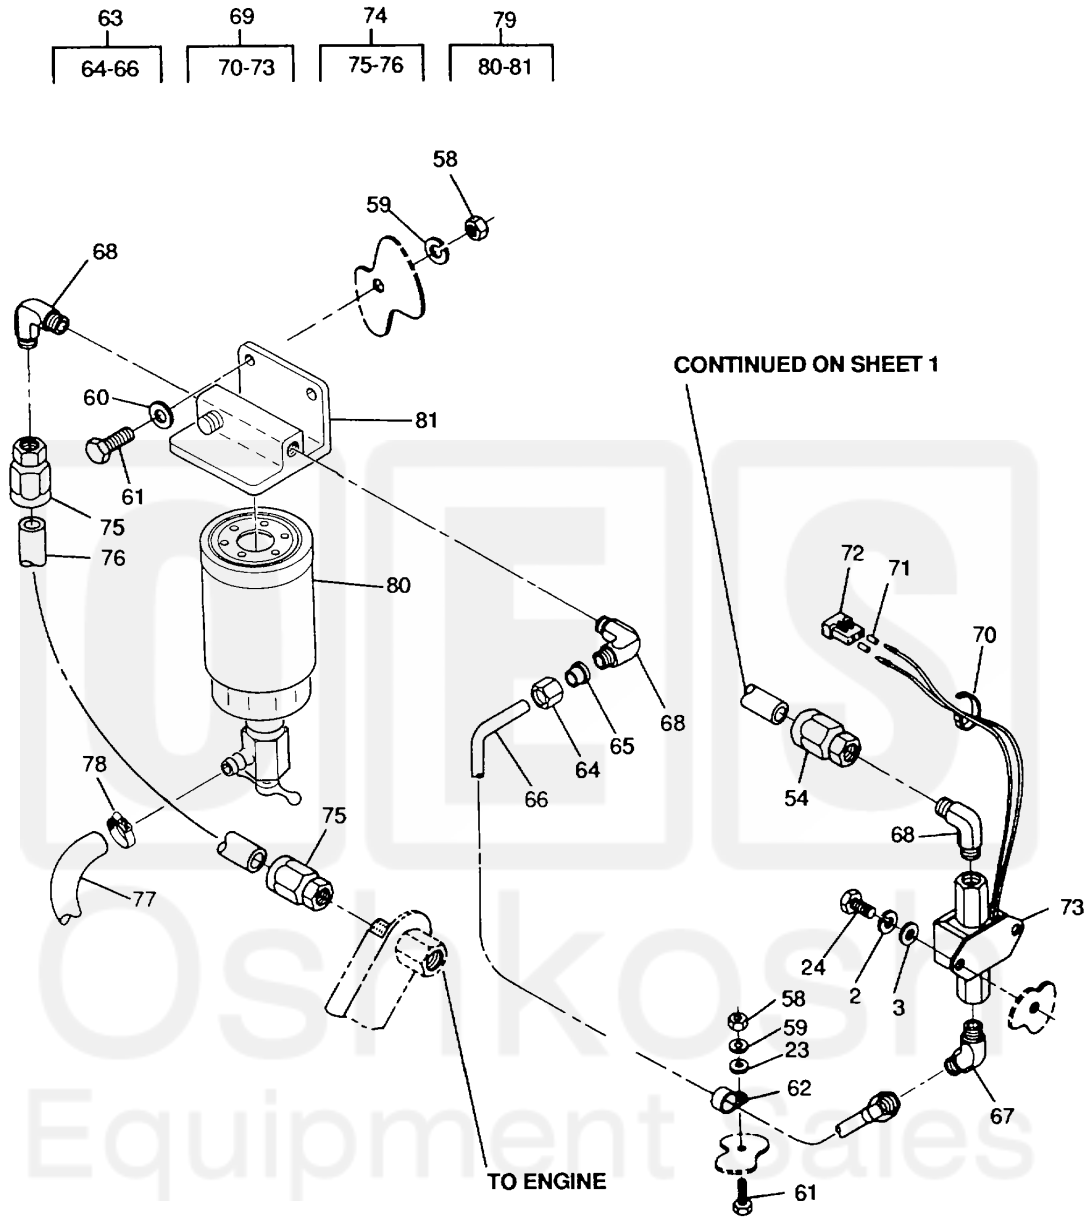

Figure 17. Fuel Tank, Pumps and Lines (Sheet 1 of 2)

Figure 17. Fuel Tank, Pumps and Lines (Sheet 2 of 2)

ARMY TM 9-6115-641-24P  
AIR FORCE TO 35C2-3-456-14

(1) ITEM NO	(2) SMR CODE				(3) FSCM	(4) PART NUMBER	(5) DESCRIPTION AND USABLE ON CODE (UOC)	(6) QTY	(7) USMC PER EQUIP
	a. ARMY	b. AIR FORCE	c. NAVY	d. USMC					
<b>GROUP 07 - FUEL SYSTEM FIG. 17 FUEL TANK, PUMP, AND LINES</b>									
1	PAOZZ	PAOZZ			96906	MS51492-14	.SCREW MACHINE UOC: EMH	15	
2	PAOZZ	PAOZZ			96906	MS35338-62	.WASHER LOCK UOC: EMH	19	
3	PAOZZ	PAOZZ			96906	MS51412-2	.WASHER FLAT UOC: EMH	19	
4	PAOZZ	PAOZZ			36024	88-21162-1	.SWITCH LIQUID LEVEL UOC: EMH	1	
5	PAOZZ	PAOZZ			30554	88-20286	GASKET	3	
6	AOOOO	AOO			30554	88-20481	.SWITCH ASSEMBLY, FU	1	
7	PAOZZ	PAOZZ			96906	MS3367-1-9	..STRAP TIEDOWN ELECT	1	
8	PAOZZ	PAOZZ			27264	1490P1	..CONNECTOR BODY PLUG	1	
9	PAOZZ	PAOZZ			63123	35-000252-001	..CONTACT ELECTRICAL	4	
10	PAOZZ	PAOZZ			30554	88-20061	..SWITCH LIQUID LEVEL	1	
11	PAOZZ	PAOZZ			81205	2740-0003	.NUT PLAIN ASSEMBLED	2	
12	PAOZZ	PAOZZ			30554	88-20260-20	.BOLT MACHINE	2	
13	PAOZZ	PAOZZ			30554	88-20492	.FLOAT SWITCH LIQU	1	
14	XDOZZ	XB			30554	88-20324	.TUBE FUEL AUXILIA	1	
15	XAOZZ	XA			96906	MS51531B4	..NUT TUBE COUPLING	2	
16	XAOZZ	XA			96906	MS51533B4	..SLEEVE FLARED TUBE	2	
17	XAOZZ	XA			36024	999-0616-7	..TUBE	1	
18	PAOZZ	PAOZZ			81343	SAE J1508-06	.CLAMP HOSE	2	
19	MOOZZ	MOO			19099	88-20069-300	.HOSE NONMETALLIC MAKE FROM P/N 33H581 (80244), 17 INCHES REQUIRED	1	
20	PAOZZ	PAOZZ			5U990	205-605	.ADAPTER STRAIGHT TU	1	
21	PAOZZ	PAOZZ			30554	88-22755	.FILTER BODY FLUID	1	
22	PAOZZ	PAOZZ			96906	MS51504A4	.ELBOW PIPE TO TUBE	1	
23	PAOZZ	PAOZZ			96906	MS51412-5	.WASHER FLAT	1	
24	PAOZZ	PAOZZ			19207	12325869	.BOLT MACHINE	11	
25	AOOOO	AOO			30554	88-22546	.PUMP ASSEMBLY FUEL	1	
26	PAOZZ	PAOZZ			96906	MS3367-1-9	..STRAP TIEDOWN ELECT	1	
27	PAOZA	PAOZA			27264	03-09-2022	..CONNECTOR PLUG ELEC	1	
28	PAOZZ	PAOZZ			63123	35-000252-001	..CONTACT ELECTRICAL	2	
29	PAOZZ	PAOZZ			30554	88-21738	..PUMP FUEL ELECTRICA AUXILIARY	1	
30	PAOZZ	PAOZZ			81343	2-2-130238	.ELBOW 90 DEGREE	1	
31	PAOZZ	PAOZZ			81343	4-4-4 070424S	.TEE PIPE TO TUBE	1	
32	PAOZZ	PAOZZ			93742	69-539-2	.CAP TUBE	2	